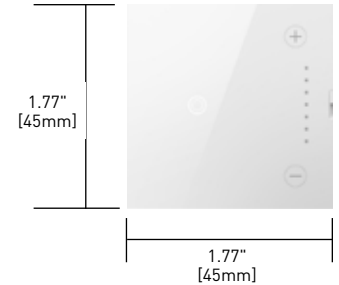

TECHNICAL SPECIFICATIONS

3rd Party Compliance

cULus Listed, UL1472, File E95219

Performance

ELECTRICAL

Supply Voltage	120VAC/277VAC
Switch Ratings	120V 10A/ 277V 5A
Frequency	60Hz
Control	0-10VDC 30mA
Installation	Single Pole or 3-Way

MECHANICAL

Enclosure Material	Polycarbonate

ENVIRONMENTAL

Application	Indoor Use Only

Materials

Paddle	Polycarbonate	Terminal	Brass
Back Body	Polycarbonate	Termination	Steel Plated Scews
Contacts	Silver		

Warranty

Lifetime Limited Warranty