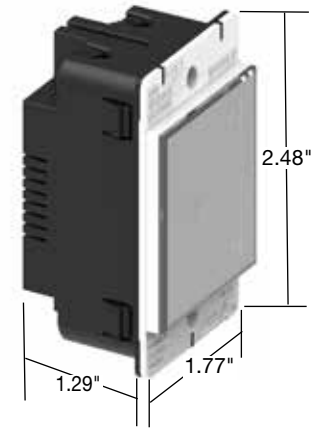

TECHNICAL SPECIFICATIONS

3rd Party Compliance

cULus Listed, UL1472, File E95219

Performance

ELECTRICAL

Supply Voltage	120VAC/277VAC
Switch Ratings	120V 10A/ 277V 5A
Frequency	60Hz
Control	0-10VDC 30mA
Installation	Single Pole or 3-Way

MECHANICAL

Enclosure Material	Polycarbonate

ENVIRONMENTAL

Application	Indoor Use Only

Materials

Paddle	Polycarbonate	Terminal	Brass
Back Body	Polycarbonate	Termination	Steel Plated Scews
Contacts	Silver		

Warranty

Lifetime Limited Warranty