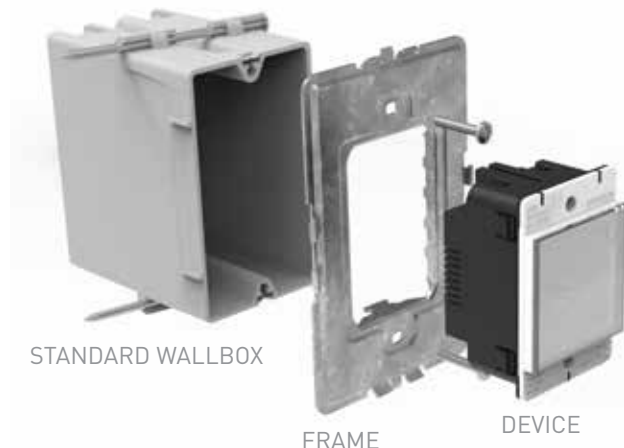

ADTH4FBL3P

Touch Style Dimmers

adorne® Touch Style Dimmers feature stunning translucent face and operates just like an iPhone - simply touch your finger on the circle to turn the lights on and off, or use the arrows on the right to dim them. The Touch interface is created using a unique translucent material. In multi-gang installations, we recommend pairing Touch switches and dimmers for optimal consistency.

Touch products include a Locator Status Light which add illumination and make it easier to locate in the dark.

FEATURES & BENEFITS

adorne devices fit in all existing NEMA-approved wallboxes.

Heavy gauge steel frame is grounded via factory installed 12AWG ground lead. Device and metal wall plates are self-grounded to frame.

STANDARD WALLBOX

FRAME

DEVICE

adorne devices can be installed in any existing standard wallbox.

Backwire terminal screws are recessed into back of body.

Device snaps into the frame and self-aligns without any screws.

WALL PLATE

Wall plate snaps onto frame; no screws required.

Modular system solves device alignment problems, improving fit and finish in multi-gang installations.

Wall plate and frames available in 1-6 gang sizes.